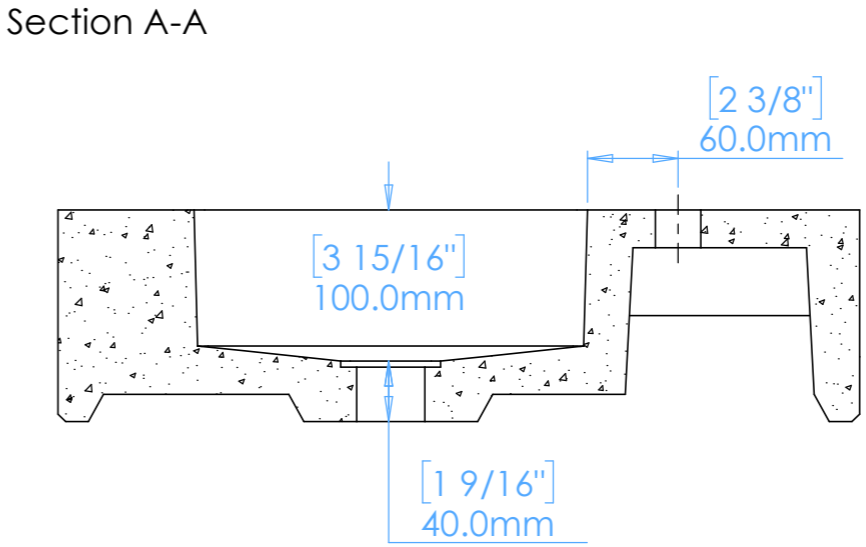

# Fox A3.L

**NOTES**

Unless otherwise specified, dimensions are in millimeters.

Kast take no responsibility for any dimensions obtained by scaling from this drawing.

**DIMENSIONS:**

L530mm (20 7/8inches)  
W230mm (9 1/16inches)  
H140mm (5 1/2inches)

CODE:	FX.A3.L
WEIGHT:	24kg / 53lbs
BRACKETS:	Included
DRAWN BY:	DB
TOLERANCE:	+/- 3mm