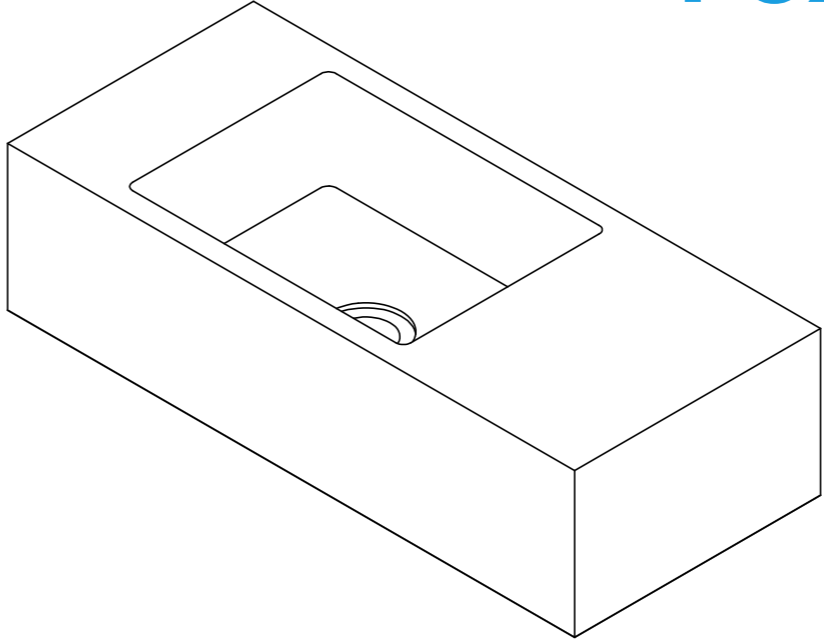

# Fox A3.L

**NOTES**

Unless otherwise specified, dimensions are in millimeters.

Kast take no responsibility for any dimensions obtained by scaling from this drawing.

**DIMENSIONS:**

L530mm (20 7/8inches)  
W230mm (9 1/16inches)  
H140mm (5 1/2inches)

CODE:	FX.A3.L
WEIGHT:	24kg / 53lbs
BRACKETS:	Included
DRAWN BY:	DB
TOLERANCE:	+/- 3mm