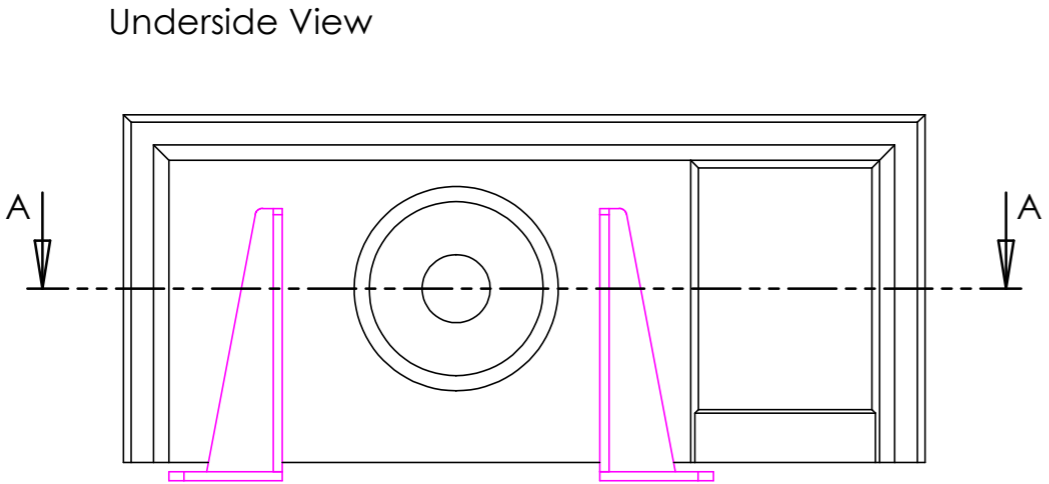

# Fox A3.L

**NOTES**

Unless otherwise specified, dimensions are in millimeters.

Kast take no responsibility for any dimensions obtained by scaling from this drawing.

**DIMENSIONS:**

L530mm (20 7/8inches)  
W230mm (9 1/16inches)  
H140mm (5 1/2inches)

CODE:	FX.A3.L
WEIGHT:	24kg / 53lbs
BRACKETS:	Included
DRAWN BY:	DB
TOLERANCE:	+/- 3mm