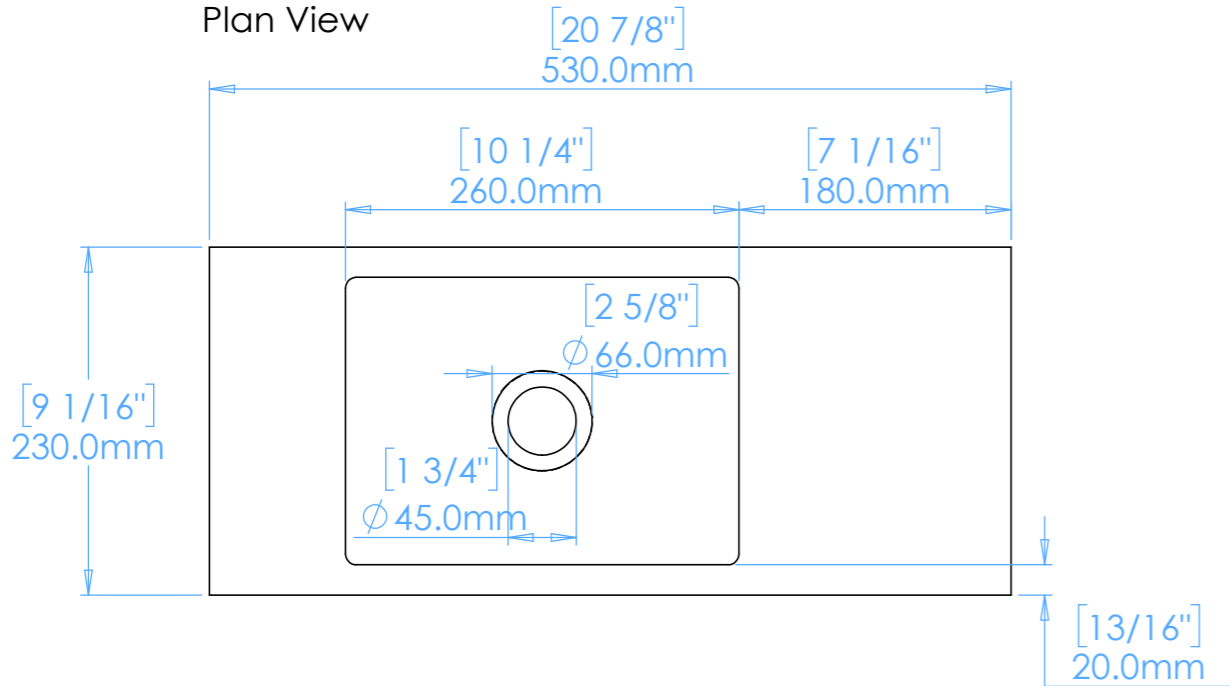

# Fox A3.L

**NOTES**

Unless otherwise specified, dimensions are in millimeters.

Kast take no responsibility for any dimensions obtained by scaling from this drawing.

**DIMENSIONS:**

L530mm (20 7/8inches)  
W230mm (9 1/16inches)  
H140mm (5 1/2inches)

CODE:	FX.A3.L
WEIGHT:	24kg / 53lbs
BRACKETS:	Included
DRAWN BY:	DB
TOLERANCE:	+/- 3mm