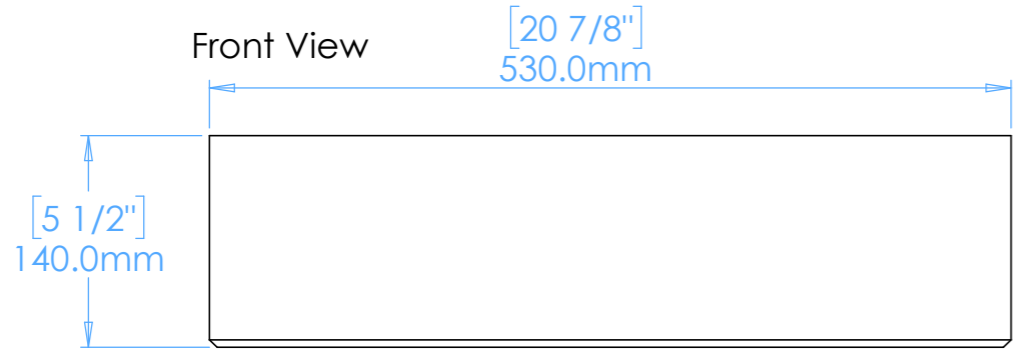

# Fox A3.L

**NOTES**

Unless otherwise specified, dimensions are in millimeters.

Kast take no responsibility for any dimensions obtained by scaling from this drawing.

**DIMENSIONS:**

L530mm (20 7/8inches)  
W230mm (9 1/16inches)  
H140mm (5 1/2inches)

CODE:	FX.A3.L
WEIGHT:	24kg / 53lbs
BRACKETS:	Included
DRAWN BY:	DB
TOLERANCE:	+/- 3mm