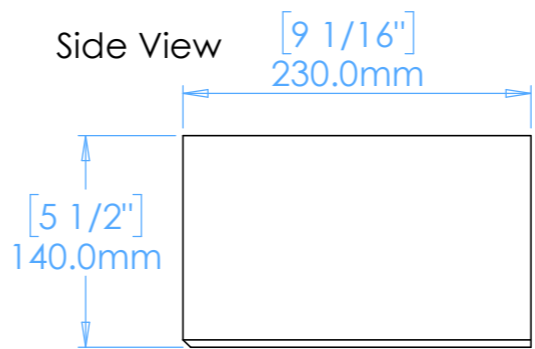

# Fox A3.L

**NOTES**

Unless otherwise specified, dimensions are in millimeters.

Kast take no responsibility for any dimensions obtained by scaling from this drawing.

**DIMENSIONS:**

L530mm (20 7/8inches)  
W230mm (9 1/16inches)  
H140mm (5 1/2inches)

CODE:	FX.A3.L
WEIGHT:	24kg / 53lbs
BRACKETS:	Included
DRAWN BY:	DB
TOLERANCE:	+/- 3mm