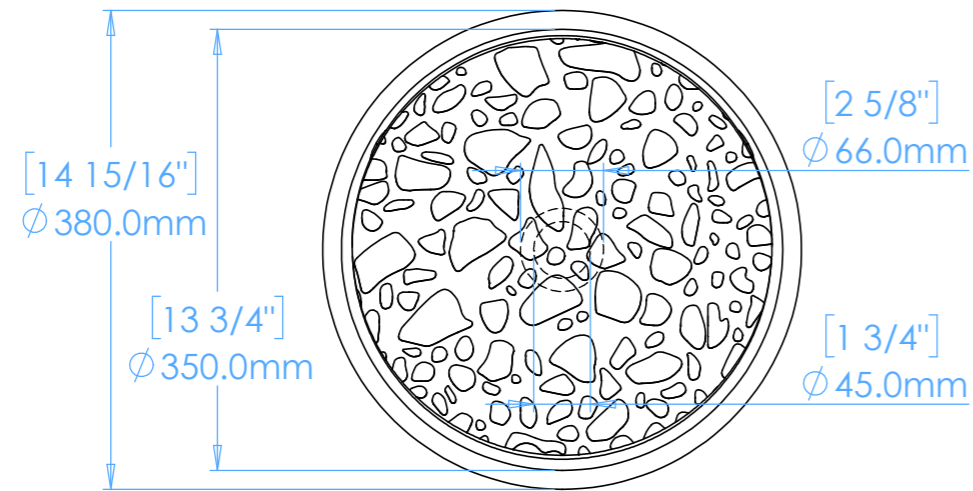

Anno A1

Plan View

Front View

Side View

Underside View

Section A-A

NOTES

Unless otherwise specified, dimensions are in millimeters.

Kast take no responsibility for any dimensions obtained by scaling from this drawing.

DIMENSIONS:

D380mm (14 15/16inches)
H120mm (4 3/4inches)

CODE:	AN.A1
WEIGHT:	14kg / 31lbs
BRACKETS:	Not Included
DRAWN BY:	DB
TOLERANCE:	+/- 3mm