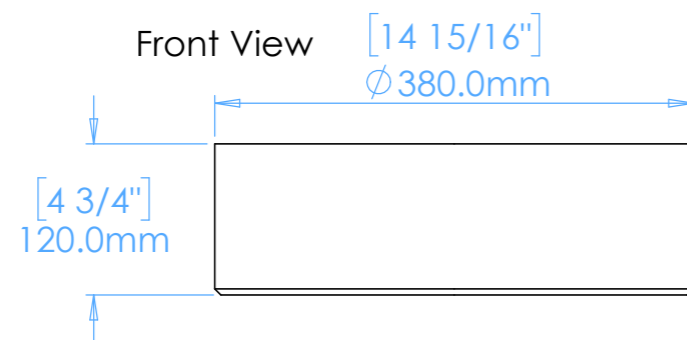

Anno A1

Plan View

Front View

Side View

Underside View

Section A-A

NOTES

Unless otherwise specified, dimensions are in millimeters.

Kast take no responsibility for any dimensions obtained by scaling from this drawing.

DIMENSIONS:

D380mm (14 15/16inches)
H120mm (4 3/4inches)

CODE:	AN.A1
WEIGHT:	14kg / 31lbs
BRACKETS:	Not Included
DRAWN BY:	DB
TOLERANCE:	+/- 3mm