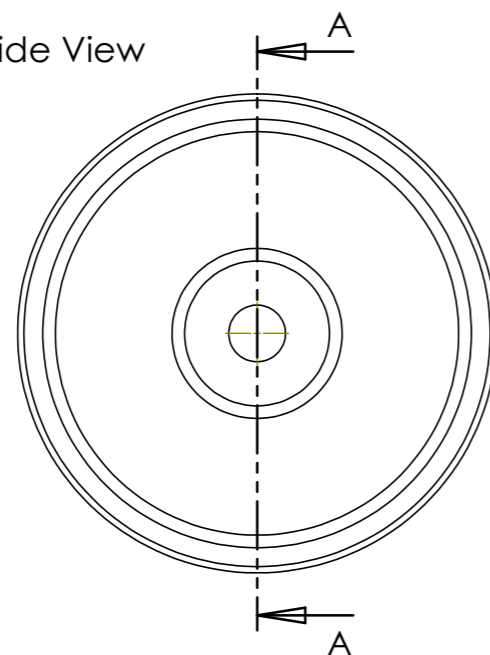

Anno A1

Plan View

Front View

Side View

Underside View

Section A-A

NOTES

Unless otherwise specified, dimensions are in millimeters.

Kast take no responsibility for any dimensions obtained by scaling from this drawing.

DIMENSIONS:

D380mm (14 15/16inches)
H120mm (4 3/4inches)

CODE:	AN.A1
WEIGHT:	14kg / 31lbs
BRACKETS:	Not Included
DRAWN BY:	DB
TOLERANCE:	+/- 3mm