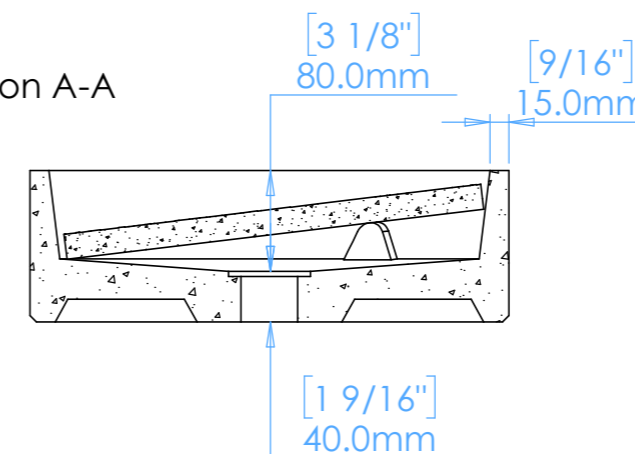

Anno A1

Plan View

Front View

Side View

Underside View

Section A-A

NOTES

Unless otherwise specified, dimensions are in millimeters.

Kast take no responsibility for any dimensions obtained by scaling from this drawing.

DIMENSIONS:

D380mm (14 15/16inches)
H120mm (4 3/4inches)

CODE:	AN.A1
WEIGHT:	14kg / 31lbs
BRACKETS:	Not Included
DRAWN BY:	DB
TOLERANCE:	+/- 3mm