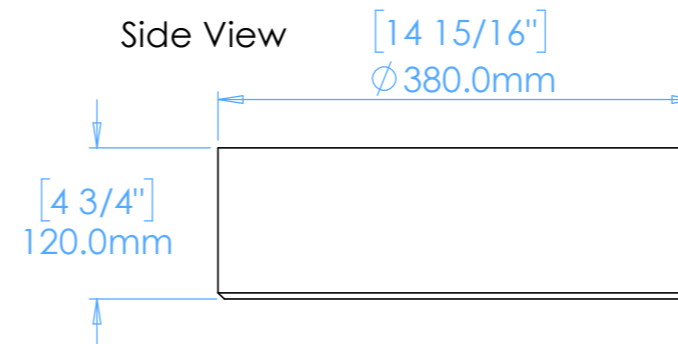

Anno A1

Plan View

Front View

Side View

Underside View

Section A-A

NOTES

Unless otherwise specified, dimensions are in millimeters.

Kast take no responsibility for any dimensions obtained by scaling from this drawing.

DIMENSIONS:

D380mm (14 15/16inches)
H120mm (4 3/4inches)

CODE:	AN.A1
WEIGHT:	14kg / 31lbs
BRACKETS:	Not Included
DRAWN BY:	DB
TOLERANCE:	+/- 3mm