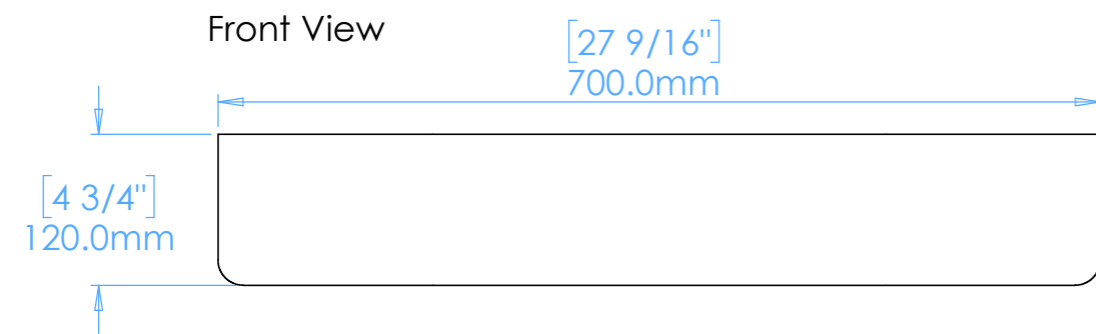

### NOTES

Unless otherwise specified, dimensions are in millimeters.

Kast take no responsibility for any dimensions obtained by scaling from this drawing.

### DIMENSIONS:

L700mm (27 9/16inches)  
W350mm (13 3/4inches)  
H120mm (4 3/4inches)

CODE:	A.A1.L
WEIGHT:	38kg / 84lbs
BRACKETS:	Included
DRAWN BY:	DB
TOLERANCE:	+/- 3mm