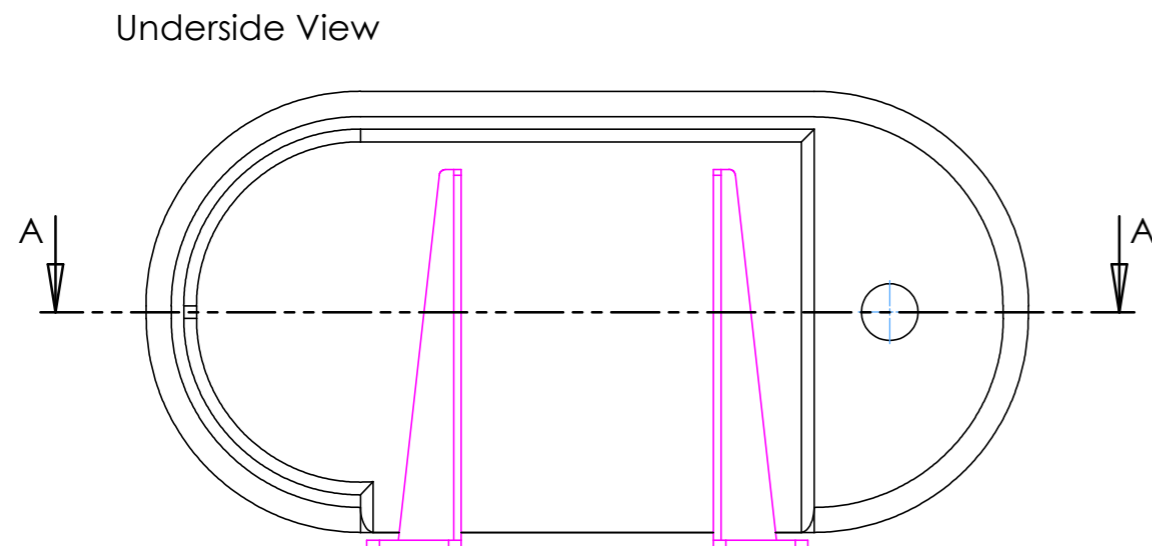

### NOTES

Unless otherwise specified, dimensions are in millimeters.

Kast take no responsibility for any dimensions obtained by scaling from this drawing.

### DIMENSIONS:

L700mm (27 9/16inches)  
W350mm (13 3/4inches)  
H120mm (4 3/4inches)

CODE:	A.A1.L
WEIGHT:	38kg / 84lbs
BRACKETS:	Included
DRAWN BY:	DB
TOLERANCE:	+/- 3mm