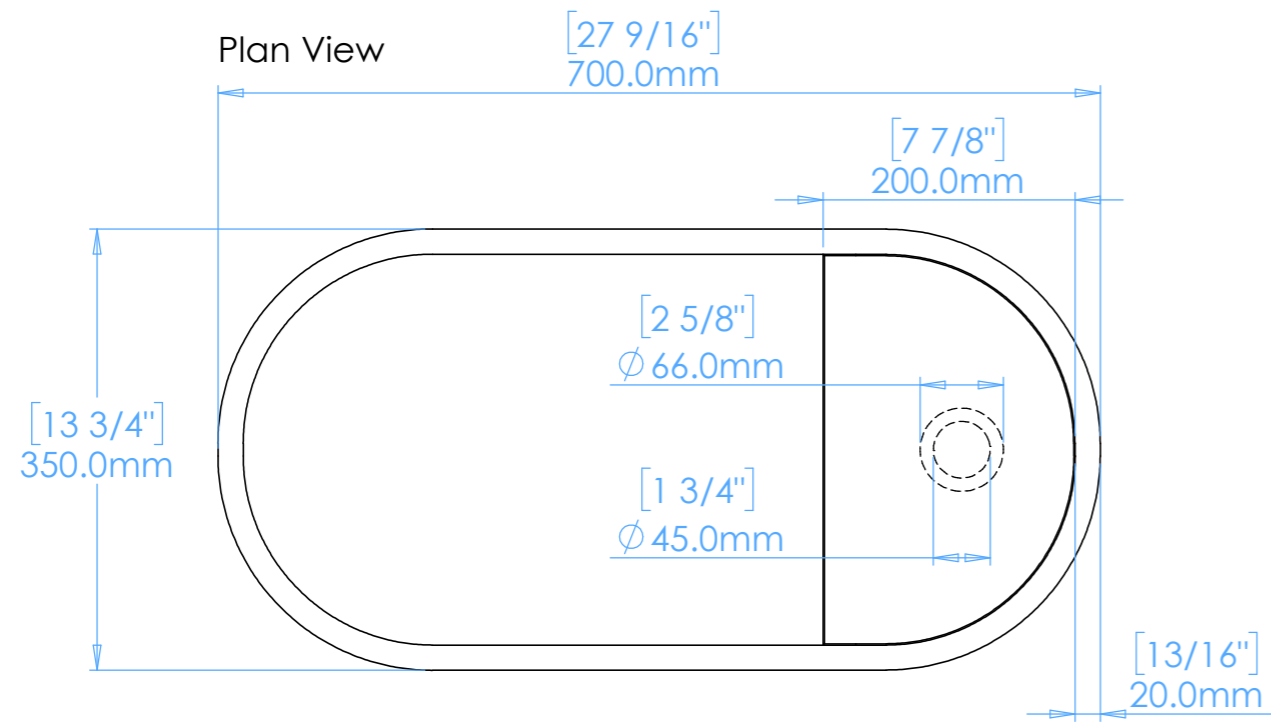

## Without Pattern

### NOTES

Unless otherwise specified, dimensions are in millimeters.

Kast take no responsibility for any dimensions obtained by scaling from this drawing.

### DIMENSIONS:

L700mm (27 9/16inches)  
W350mm (13 3/4inches)  
H120mm (4 3/4inches)

CODE:	A.A1.L
WEIGHT:	38kg / 84lbs
BRACKETS:	Included
DRAWN BY:	DB
TOLERANCE:	+/- 3mm