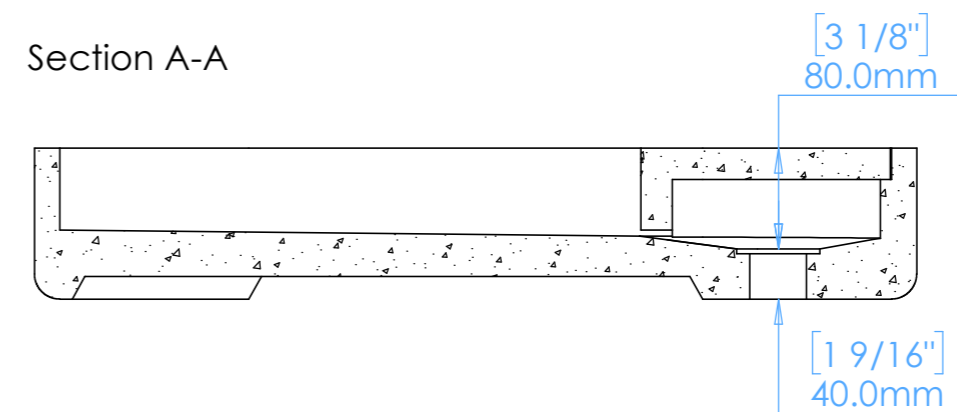

### NOTES

Unless otherwise specified, dimensions are in millimeters.

Kast take no responsibility for any dimensions obtained by scaling from this drawing.

### DIMENSIONS:

L700mm (27 9/16inches)  
W350mm (13 3/4inches)  
H120mm (4 3/4inches)

CODE:	A.A1.L
WEIGHT:	38kg / 84lbs
BRACKETS:	Included
DRAWN BY:	DB
TOLERANCE:	+/- 3mm