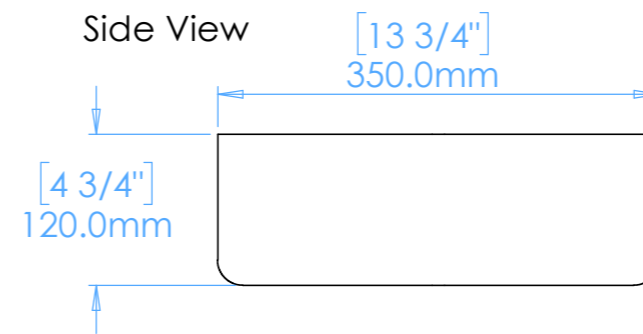

### NOTES

Unless otherwise specified, dimensions are in millimeters.

Kast take no responsibility for any dimensions obtained by scaling from this drawing.

### DIMENSIONS:

L700mm (27 9/16inches)  
W350mm (13 3/4inches)  
H120mm (4 3/4inches)

CODE:	A.A1.L
WEIGHT:	38kg / 84lbs
BRACKETS:	Included
DRAWN BY:	DB
TOLERANCE:	+/- 3mm