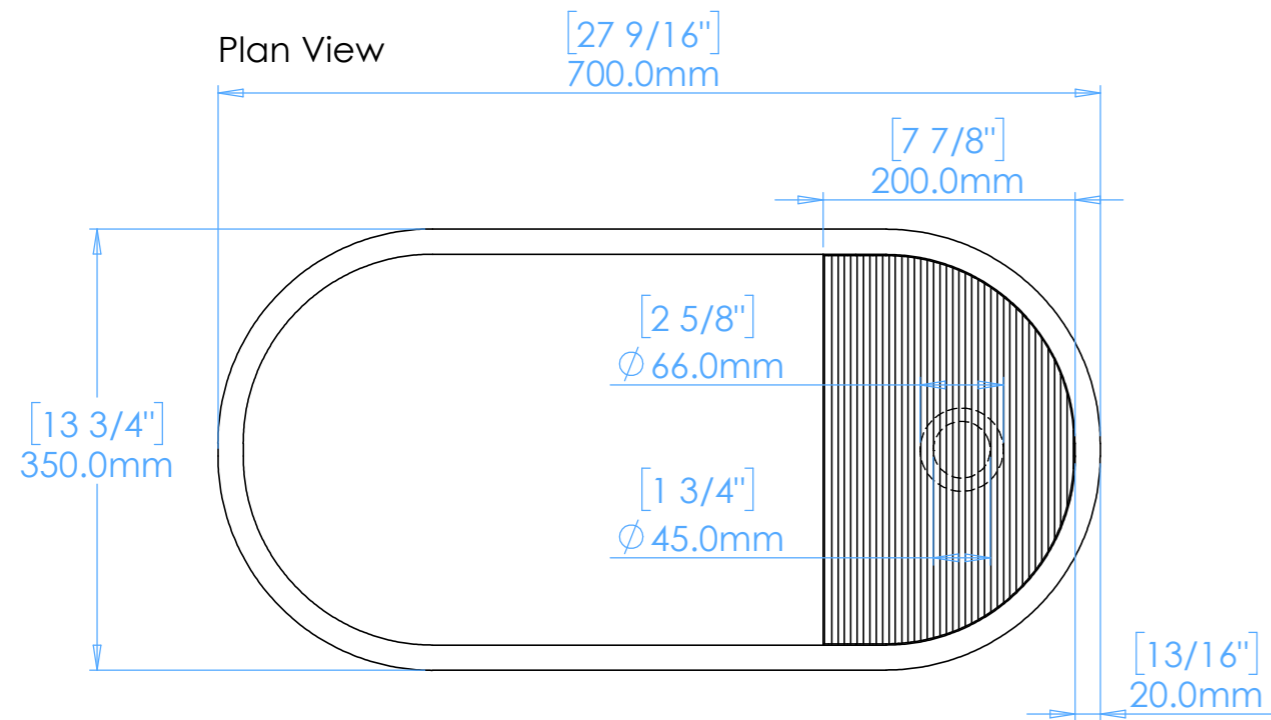

# Aura A1.L

Underside View

Section A-A

**NOTES**

Unless otherwise specified, dimensions are in millimeters.

Kast take no responsibility for any dimensions obtained by scaling from this drawing.

**DIMENSIONS:**

L700mm (27 9/16inches)  
W350mm (13 3/4inches)  
H120mm (4 3/4inches)

CODE:	A.A1.L
WEIGHT:	38kg / 84lbs
BRACKETS:	Included
DRAWN BY:	DB
TOLERANCE:	+/- 3mm