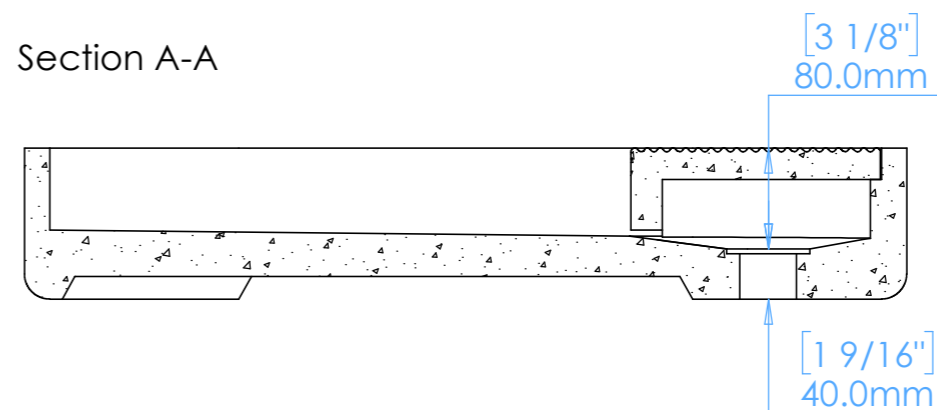

# Aura A1.L

Underside View

Section A-A

**NOTES**

Unless otherwise specified, dimensions are in millimeters.

Kast take no responsibility for any dimensions obtained by scaling from this drawing.

**DIMENSIONS:**

L700mm (27 9/16inches)  
W350mm (13 3/4inches)  
H120mm (4 3/4inches)

CODE:	A.A1.L
WEIGHT:	38kg / 84lbs
BRACKETS:	Included
DRAWN BY:	DB
TOLERANCE:	+/- 3mm