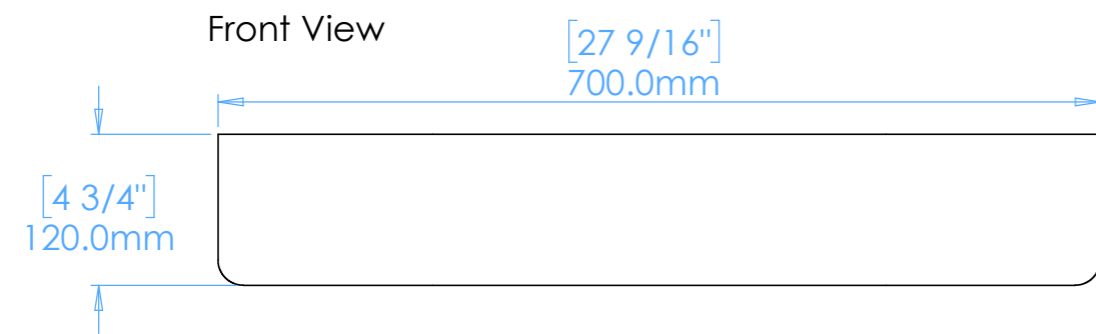

# Aura A1.L

Underside View

Section A-A

**NOTES**

Unless otherwise specified, dimensions are in millimeters.

Kast take no responsibility for any dimensions obtained by scaling from this drawing.

**DIMENSIONS:**

L700mm (27 9/16inches)  
W350mm (13 3/4inches)  
H120mm (4 3/4inches)

CODE:	A.A1.L
WEIGHT:	38kg / 84lbs
BRACKETS:	Included
DRAWN BY:	DB
TOLERANCE:	+/- 3mm