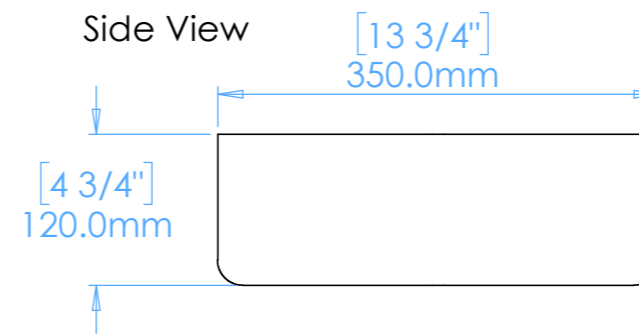

# Aura A1.L

Underside View

Section A-A

**NOTES**

Unless otherwise specified, dimensions are in millimeters.

Kast take no responsibility for any dimensions obtained by scaling from this drawing.

**DIMENSIONS:**

L700mm (27 9/16inches)  
W350mm (13 3/4inches)  
H120mm (4 3/4inches)

CODE:	A.A1.L
WEIGHT:	38kg / 84lbs
BRACKETS:	Included
DRAWN BY:	DB
TOLERANCE:	+/- 3mm