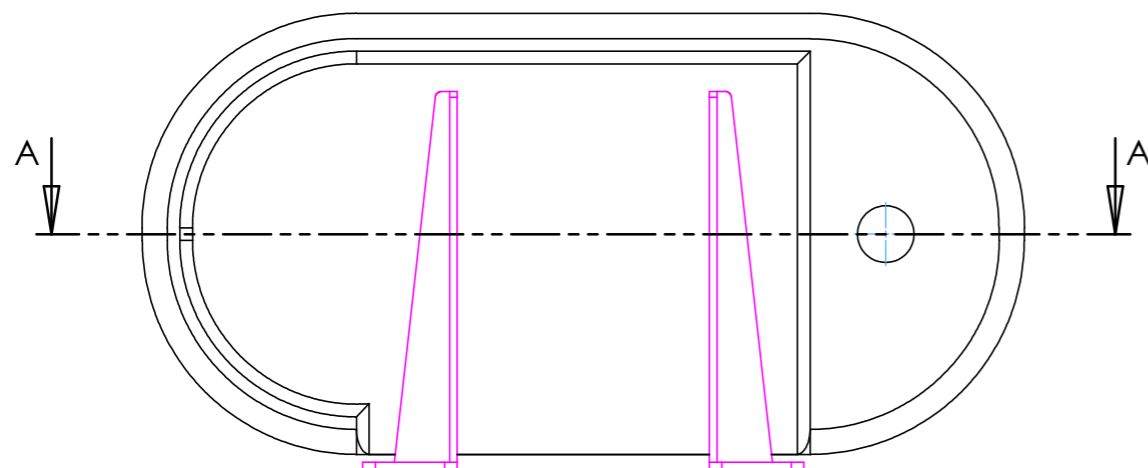

# Aura A1.L

Underside View

Section A-A

**NOTES**

Unless otherwise specified, dimensions are in millimeters.

Kast take no responsibility for any dimensions obtained by scaling from this drawing.

**DIMENSIONS:**

L700mm (27 9/16inches)  
W350mm (13 3/4inches)  
H120mm (4 3/4inches)

CODE:	A.A1.L
WEIGHT:	38kg / 84lbs
BRACKETS:	Included
DRAWN BY:	DB
TOLERANCE:	+/- 3mm