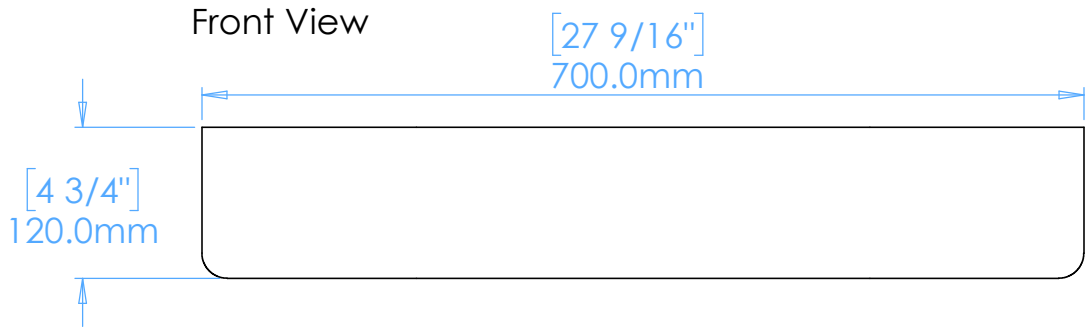

Aura A1.R

Without Pattern

NOTES

Unless otherwise specified, dimensions are in millimeters.
Kast take no responsibility for any dimensions obtained by scaling from this drawing.

DIMENSIONS:	
L700mm (27 9/16inches) W350mm (13 3/4inches) H120mm (4 3/4inches)	
CODE:	A.A1.R
WEIGHT:	38kg / 84lbs
BRACKETS:	Included
DRAWN BY:	DB
TOLERANCE:	+/- 3mm