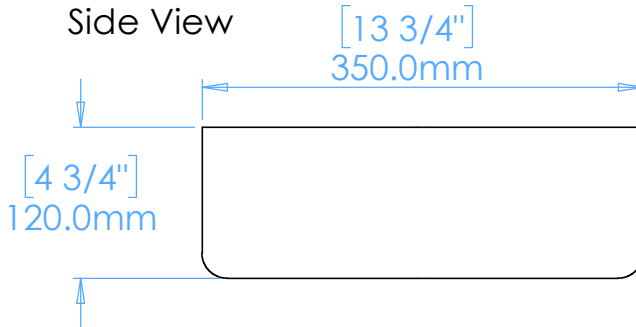

Aura A1.R

Without Pattern

NOTES

Unless otherwise specified, dimensions are in millimeters.
Kast take no responsibility for any dimensions obtained by scaling from this drawing.

DIMENSIONS:	
L700mm (27 9/16inches) W350mm (13 3/4inches) H120mm (4 3/4inches)	
CODE:	A.A1.R
WEIGHT:	38kg / 84lbs
BRACKETS:	Included
DRAWN BY:	DB
TOLERANCE:	+/- 3mm