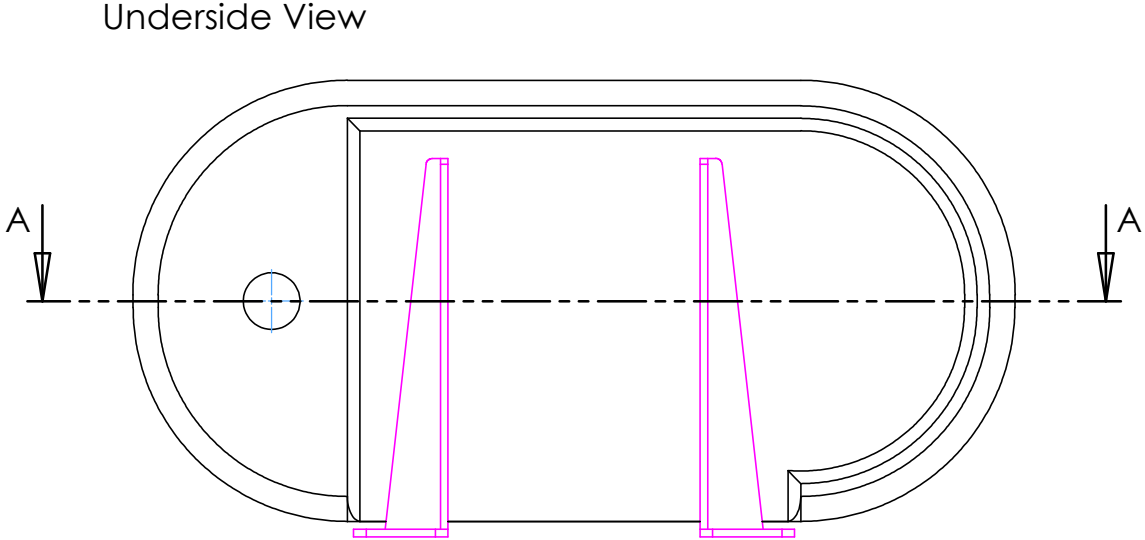

Aura A1.R

Without Pattern

NOTES

Unless otherwise specified, dimensions are in millimeters.
Kast take no responsibility for any dimensions obtained by scaling from this drawing.

DIMENSIONS:	
L700mm (27 9/16inches) W350mm (13 3/4inches) H120mm (4 3/4inches)	
CODE:	A.A1.R
WEIGHT:	38kg / 84lbs
BRACKETS:	Included
DRAWN BY:	DB
TOLERANCE:	+/- 3mm