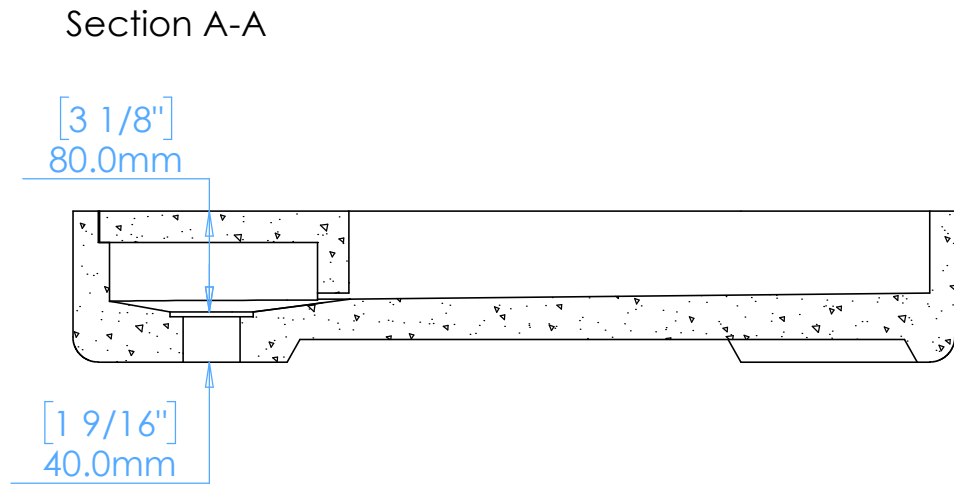

Aura A1.R

Without Pattern

NOTES

Unless otherwise specified, dimensions are in millimeters.
Kast take no responsibility for any dimensions obtained by scaling from this drawing.

DIMENSIONS:	
L700mm (27 9/16inches) W350mm (13 3/4inches) H120mm (4 3/4inches)	
CODE:	A.A1.R
WEIGHT:	38kg / 84lbs
BRACKETS:	Included
DRAWN BY:	DB
TOLERANCE:	+/- 3mm