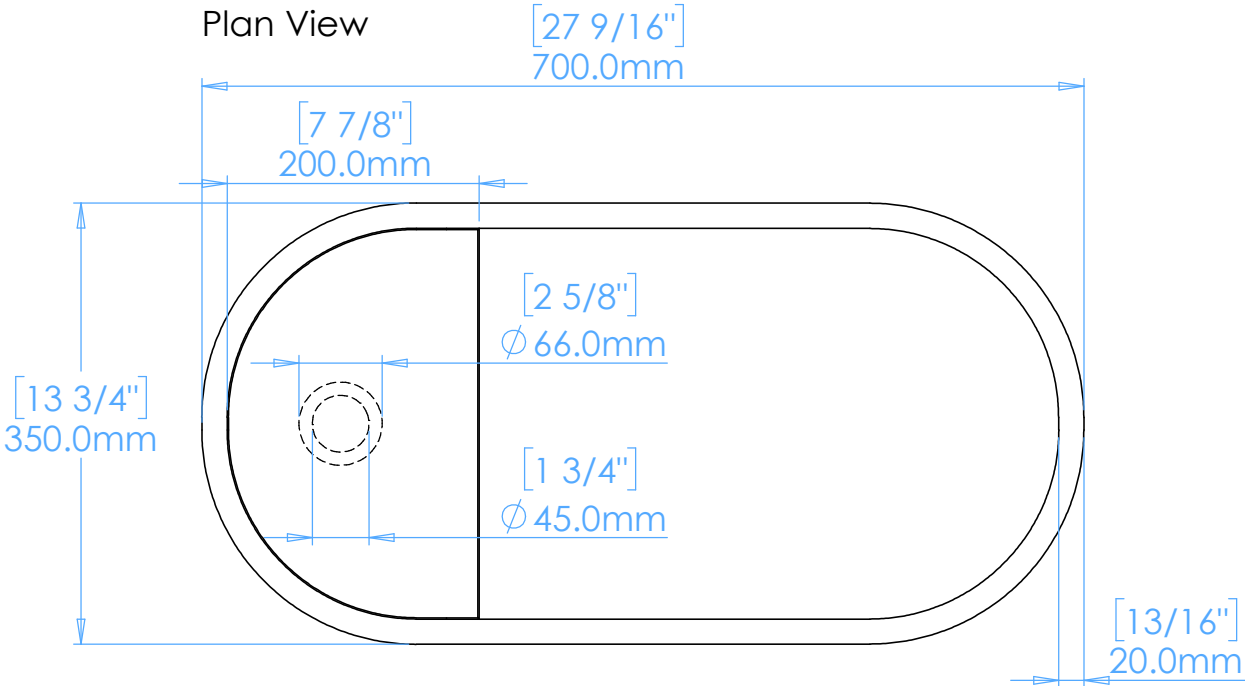

Aura A1.R

Without Pattern

NOTES

Unless otherwise specified, dimensions are in millimeters.
Kast take no responsibility for any dimensions obtained by scaling from this drawing.

DIMENSIONS:	
L700mm (27 9/16inches) W350mm (13 3/4inches) H120mm (4 3/4inches)	
CODE:	A.A1.R
WEIGHT:	38kg / 84lbs
BRACKETS:	Included
DRAWN BY:	DB
TOLERANCE:	+/- 3mm