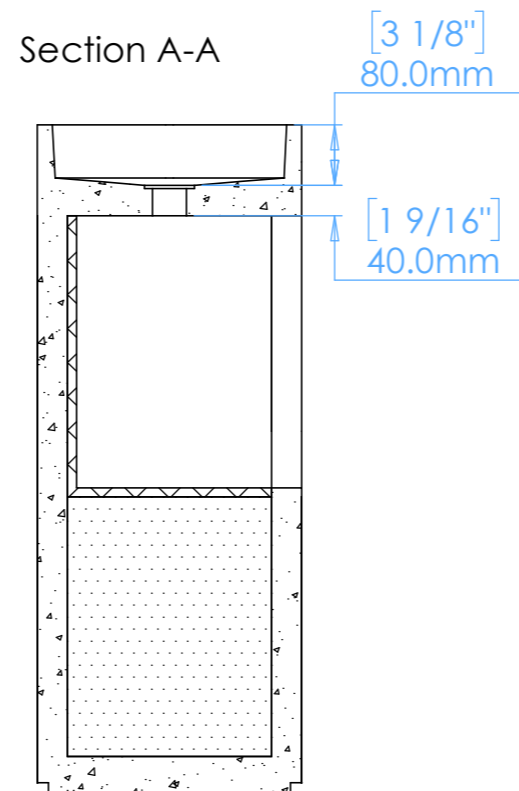

Aura Pedestal A1

NOTES

Unless otherwise specified, dimensions are in millimeters.

Kast take no responsibility for any dimensions obtained by scaling from this drawing.

DIMENSIONS:

L700mm (27 9/16inches)
W350mm (13 3/4inches)
H885mm (34 13/16inches)

CODE:	AP.A1
WEIGHT:	150kg / 330lbs
BRACKETS:	Not Included
DRAWN BY:	DB
TOLERANCE:	+/- 3mm

Kast

Meden Court
Boughton
Nottinghamshire
NG22 9YU

+44 (0) 1623 709249
info@kastconcretebasins.com
kastconcretebasins.com