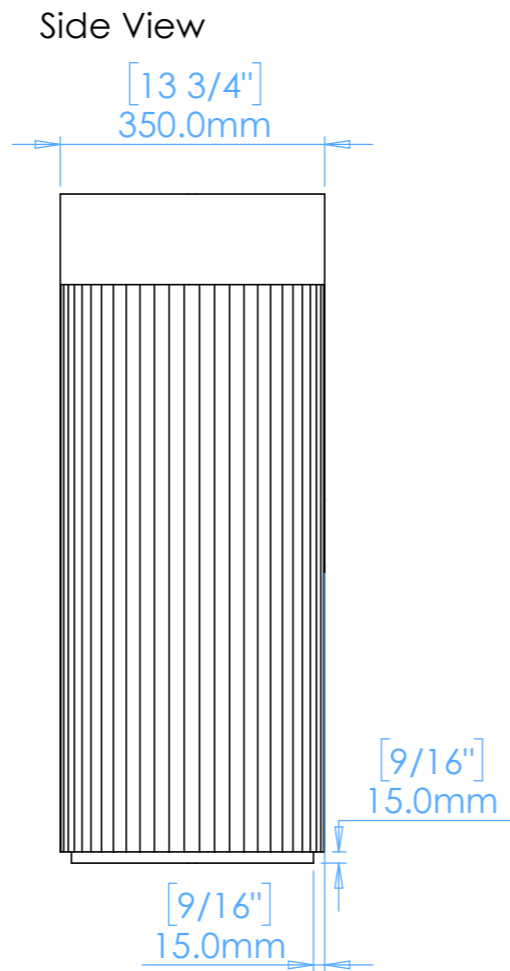

Aura Pedestal A1

NOTES

Unless otherwise specified, dimensions are in millimeters.

Kast take no responsibility for any dimensions obtained by scaling from this drawing.

DIMENSIONS:

L700mm (27 9/16inches)
W350mm (13 3/4inches)
H885mm (34 13/16inches)

CODE:	AP.A1
WEIGHT:	150kg / 330lbs
BRACKETS:	Not Included
DRAWN BY:	DB
TOLERANCE:	+/- 3mm

Kast

Meden Court
Boughton
Nottinghamshire
NG22 9YU

+44 (0) 1623 709249
info@kastconcretebasins.com
kastconcretebasins.com