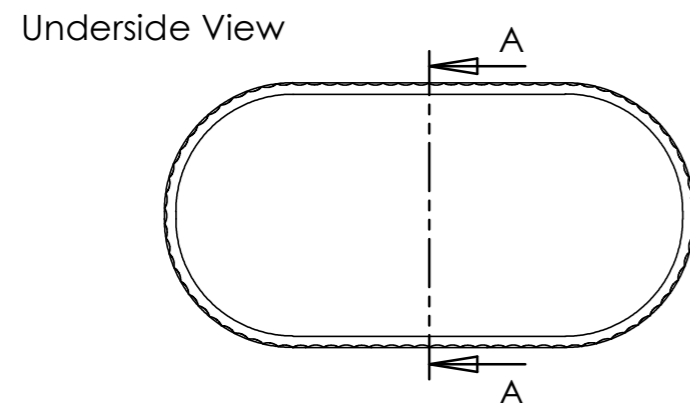

Aura Pedestal A1

NOTES

Unless otherwise specified, dimensions are in millimeters.

Kast take no responsibility for any dimensions obtained by scaling from this drawing.

DIMENSIONS:

L700mm (27 9/16inches)
W350mm (13 3/4inches)
H885mm (34 13/16inches)

CODE:	AP.A1
WEIGHT:	150kg / 330lbs
BRACKETS:	Not Included
DRAWN BY:	DB
TOLERANCE:	+/- 3mm

Kast

Meden Court
Boughton
Nottinghamshire
NG22 9YU

+44 (0) 1623 709249
info@kastconcretebasins.com
kastconcretebasins.com