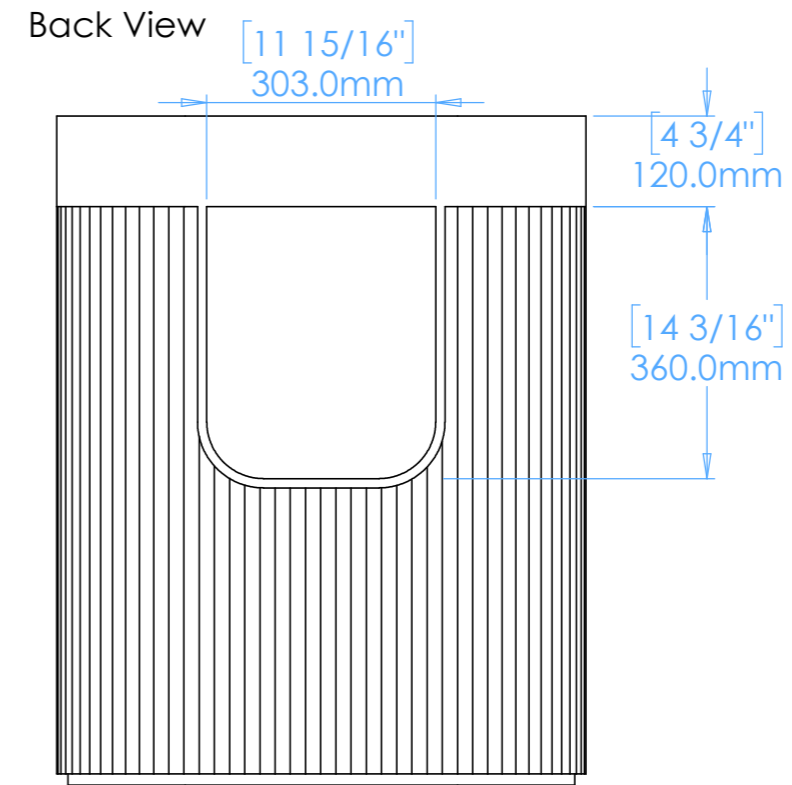

Aura Pedestal A1

NOTES

Unless otherwise specified, dimensions are in millimeters.

Kast take no responsibility for any dimensions obtained by scaling from this drawing.

DIMENSIONS:

L700mm (27 9/16inches)
W350mm (13 3/4inches)
H885mm (34 13/16inches)

CODE:	AP.A1
WEIGHT:	150kg / 330lbs
BRACKETS:	Not Included
DRAWN BY:	DB
TOLERANCE:	+/- 3mm

Kast

Meden Court
Boughton
Nottinghamshire
NG22 9YU

+44 (0) 1623 709249
info@kastconcretebasins.com
kastconcretebasins.com