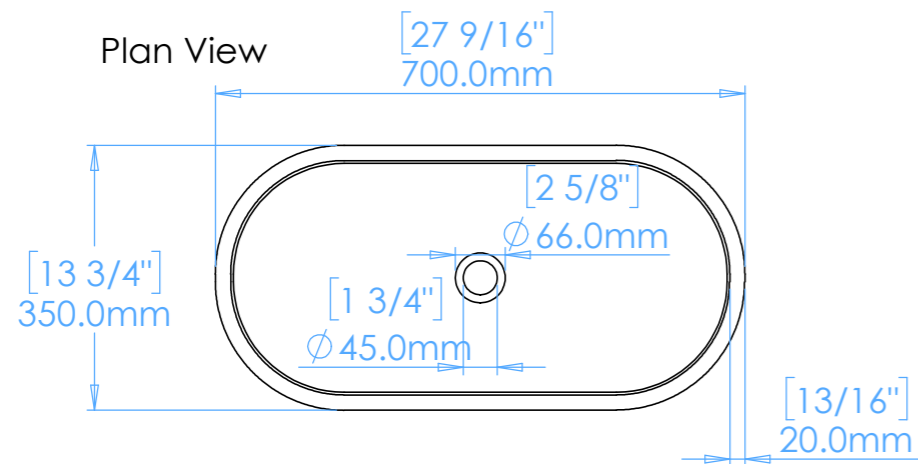

Aura Pedestal A1

NOTES

Unless otherwise specified, dimensions are in millimeters.

Kast take no responsibility for any dimensions obtained by scaling from this drawing.

DIMENSIONS:

L700mm (27 9/16inches)
W350mm (13 3/4inches)
H885mm (34 13/16inches)

CODE:	AP.A1
WEIGHT:	150kg / 330lbs
BRACKETS:	Not Included
DRAWN BY:	DB
TOLERANCE:	+/- 3mm

Kast

Meden Court
Boughton
Nottinghamshire
NG22 9YU

+44 (0) 1623 709249
info@kastconcretebasins.com
kastconcretebasins.com