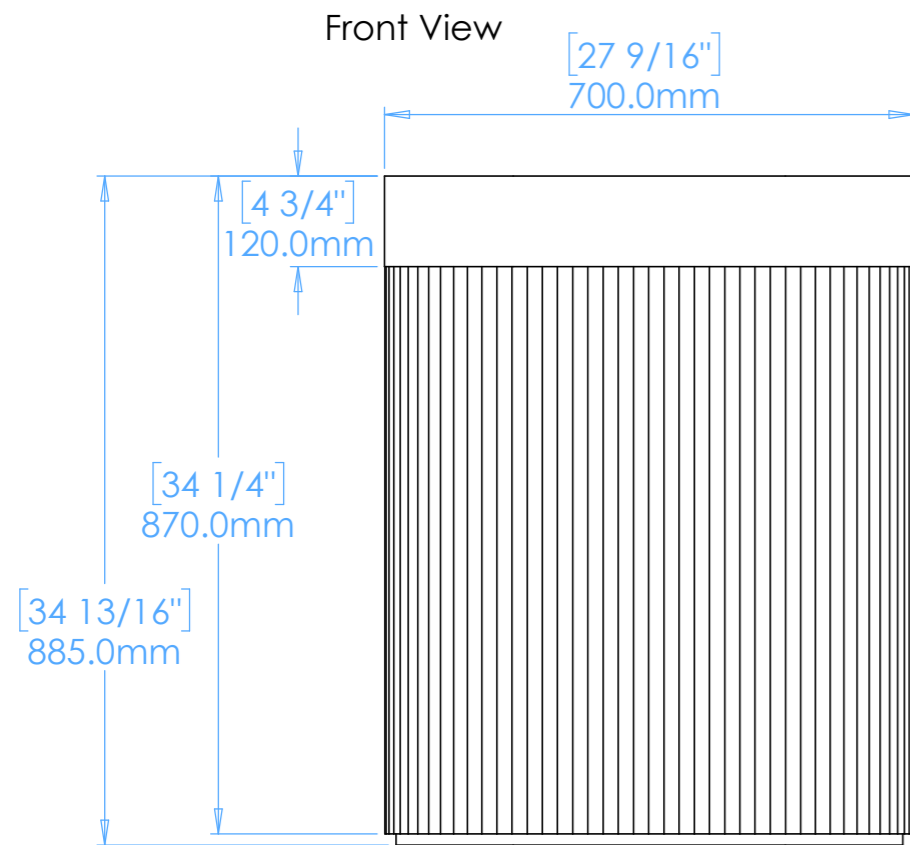

Aura Pedestal A1

NOTES

Unless otherwise specified, dimensions are in millimeters.

Kast take no responsibility for any dimensions obtained by scaling from this drawing.

DIMENSIONS:

L700mm (27 9/16inches)
W350mm (13 3/4inches)
H885mm (34 13/16inches)

CODE:	AP.A1
WEIGHT:	150kg / 330lbs
BRACKETS:	Not Included
DRAWN BY:	DB
TOLERANCE:	+/- 3mm

Kast

Meden Court
Boughton
Nottinghamshire
NG22 9YU

+44 (0) 1623 709249
info@kastconcretebasins.com
kastconcretebasins.com