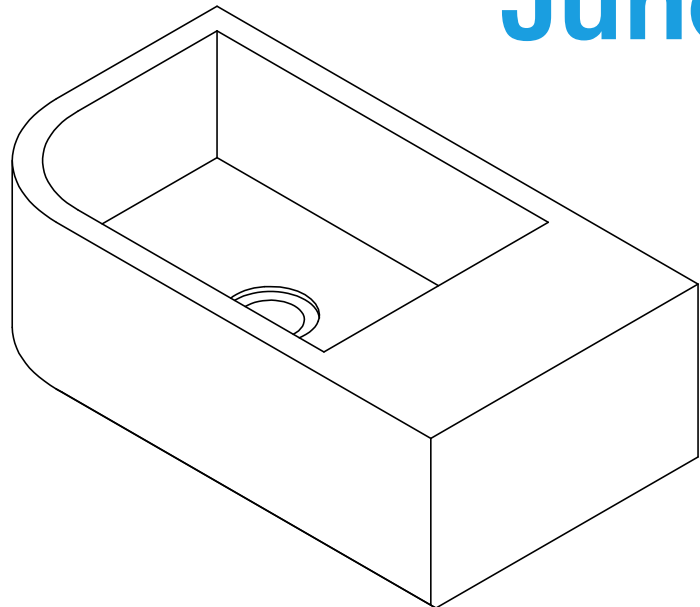

# Juno A1.L

**NOTES**

Unless otherwise specified, dimensions are in millimeters.

Kast take no responsibility for any dimensions obtained by scaling from this drawing.

<b>DIMENSIONS:</b>	
L450mm (17 11/16inches) W250mm (9 13/16inches) H140mm (5 1/2inches)	
CODE:	JN.A1.L
WEIGHT:	19kg / 41lbs
BRACKETS:	Included
DRAWN BY:	DB
TOLERANCE:	+/- 3mm