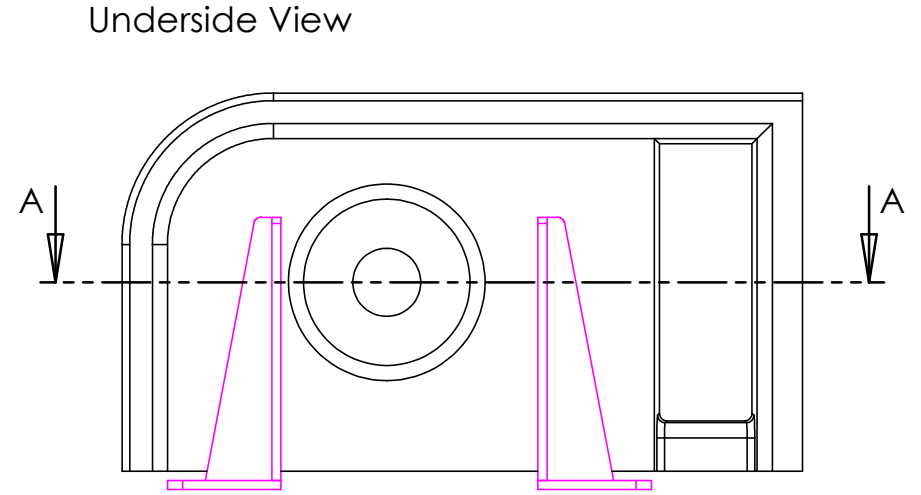

# Juno A1.L

**NOTES**

Unless otherwise specified, dimensions are in millimeters.

Kast take no responsibility for any dimensions obtained by scaling from this drawing.

<b>DIMENSIONS:</b>	
L450mm (17 11/16inches) W250mm (9 13/16inches) H140mm (5 1/2inches)	
CODE:	JN.A1.L
WEIGHT:	19kg / 41lbs
BRACKETS:	Included
DRAWN BY:	DB
TOLERANCE:	+/- 3mm