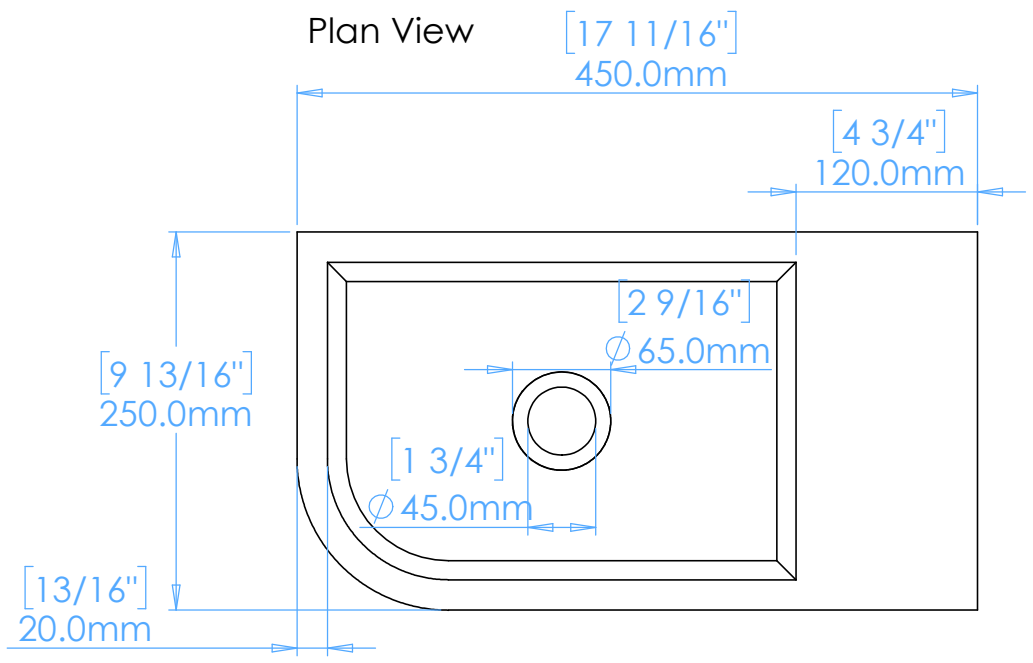

# Juno A1.L

**NOTES**

Unless otherwise specified, dimensions are in millimeters.

Kast take no responsibility for any dimensions obtained by scaling from this drawing.

<b>DIMENSIONS:</b>	
L450mm (17 11/16inches) W250mm (9 13/16inches) H140mm (5 1/2inches)	
CODE:	JN.A1.L
WEIGHT:	19kg / 41lbs
BRACKETS:	Included
DRAWN BY:	DB
TOLERANCE:	+/- 3mm