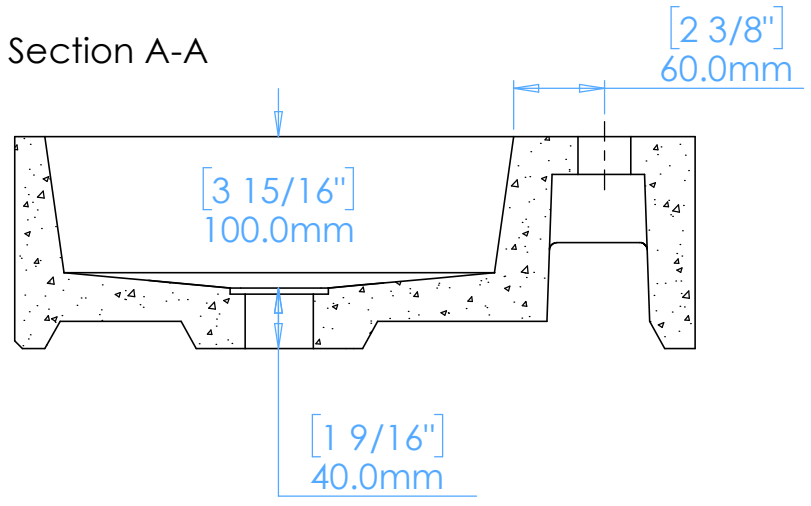

# Juno A1.L

**NOTES**

Unless otherwise specified, dimensions are in millimeters.

Kast take no responsibility for any dimensions obtained by scaling from this drawing.

<b>DIMENSIONS:</b>	
L450mm (17 11/16inches) W250mm (9 13/16inches) H140mm (5 1/2inches)	
CODE:	JN.A1.L
WEIGHT:	19kg / 41lbs
BRACKETS:	Included
DRAWN BY:	DB
TOLERANCE:	+/- 3mm