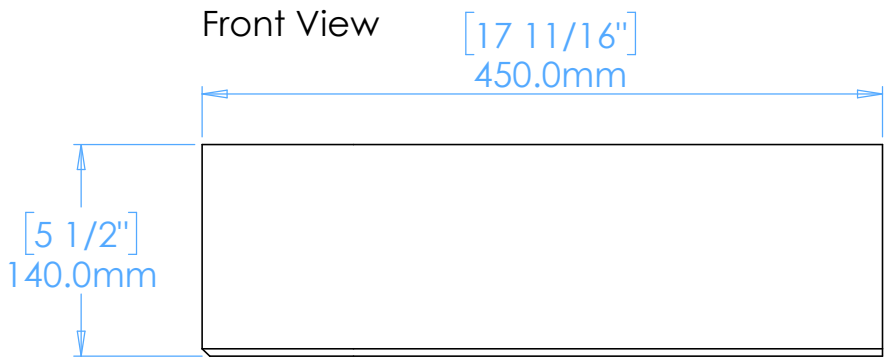

# Juno A1.L

**NOTES**

Unless otherwise specified, dimensions are in millimeters.

Kast take no responsibility for any dimensions obtained by scaling from this drawing.

<b>DIMENSIONS:</b>	
L450mm (17 11/16inches) W250mm (9 13/16inches) H140mm (5 1/2inches)	
CODE:	JN.A1.L
WEIGHT:	19kg / 41lbs
BRACKETS:	Included
DRAWN BY:	DB
TOLERANCE:	+/- 3mm