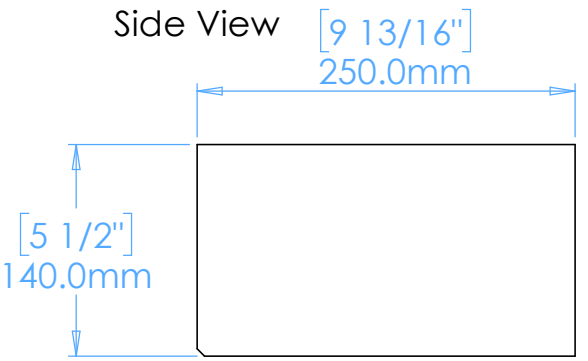

# Juno A1.L

**NOTES**

Unless otherwise specified, dimensions are in millimeters.

Kast take no responsibility for any dimensions obtained by scaling from this drawing.

<b>DIMENSIONS:</b>	
L450mm (17 11/16inches) W250mm (9 13/16inches) H140mm (5 1/2inches)	
CODE:	JN.A1.L
WEIGHT:	19kg / 41lbs
BRACKETS:	Included
DRAWN BY:	DB
TOLERANCE:	+/- 3mm