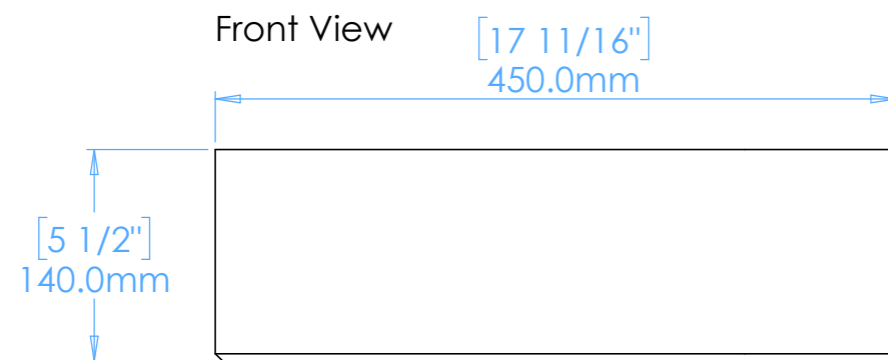

Juno A1.R

NOTES

Unless otherwise specified, dimensions are in millimeters.

Kast take no responsibility for any dimensions obtained by scaling from this drawing.

DIMENSIONS:

L450mm (17 11/16inches)
W250mm (9 13/16inches)
H140mm (5 1/2inches)

CODE:	JN.A1.R
WEIGHT:	19kg / 41lbs
BRACKETS:	Included
DRAWN BY:	DB
TOLERANCE:	+/- 3mm

Kast

Meden Court
Boughton
Nottinghamshire
NG22 9YU

+44 (0) 1623 709249
info@kastconcretebasins.com
kastconcretebasins.com