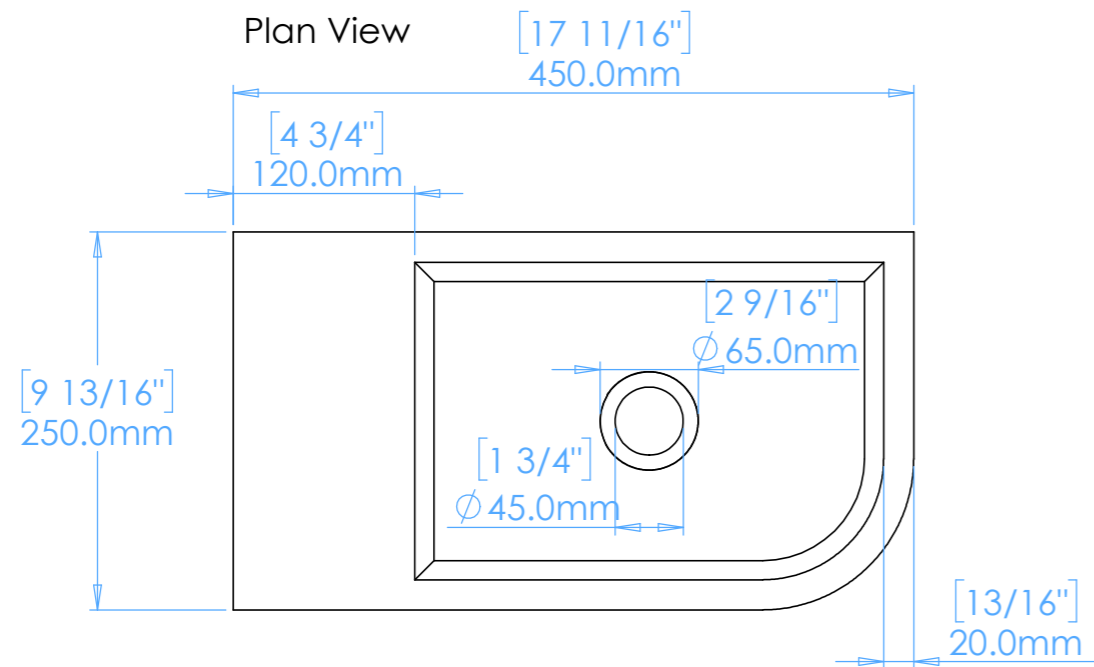

Juno A1.R

NOTES

Unless otherwise specified, dimensions are in millimeters.

Kast take no responsibility for any dimensions obtained by scaling from this drawing.

DIMENSIONS:

L450mm (17 11/16inches)
W250mm (9 13/16inches)
H140mm (5 1/2inches)

CODE:	JN.A1.R
WEIGHT:	19kg / 41lbs
BRACKETS:	Included
DRAWN BY:	DB
TOLERANCE:	+/- 3mm

Kast

Meden Court
Boughton
Nottinghamshire
NG22 9YU

+44 (0) 1623 709249
info@kastconcretebasins.com
kastconcretebasins.com