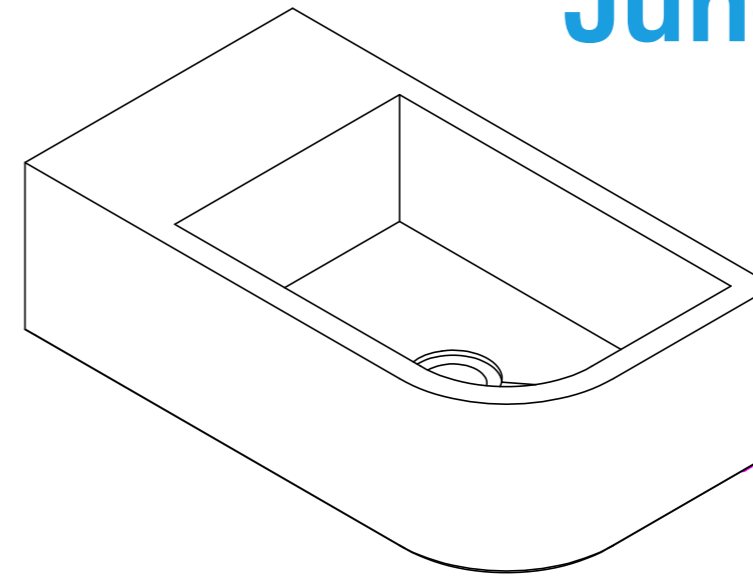

Juno A1.R

NOTES

Unless otherwise specified, dimensions are in millimeters.

Kast take no responsibility for any dimensions obtained by scaling from this drawing.

DIMENSIONS:

L450mm (17 11/16inches)
W250mm (9 13/16inches)
H140mm (5 1/2inches)

CODE:	JN.A1.R
WEIGHT:	19kg / 41lbs
BRACKETS:	Included
DRAWN BY:	DB
TOLERANCE:	+/- 3mm

Kast

Meden Court
Boughton
Nottinghamshire
NG22 9YU

+44 (0) 1623 709249
info@kastconcretebasins.com
kastconcretebasins.com