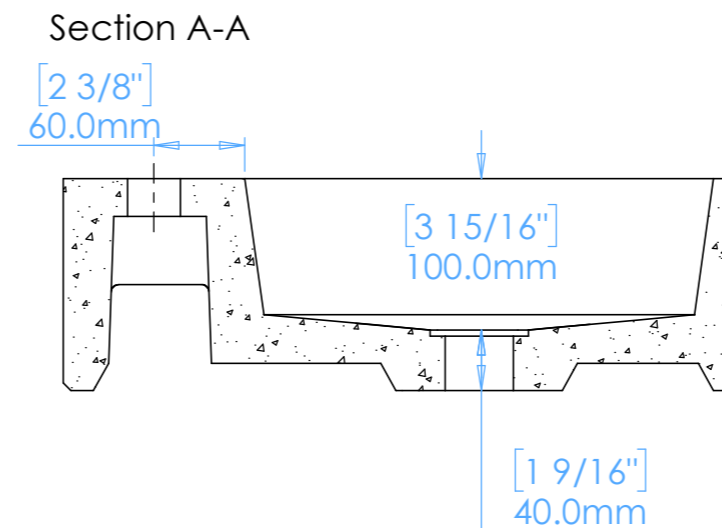

Juno A1.R

NOTES

Unless otherwise specified, dimensions are in millimeters.

Kast take no responsibility for any dimensions obtained by scaling from this drawing.

DIMENSIONS:

L450mm (17 11/16inches)
W250mm (9 13/16inches)
H140mm (5 1/2inches)

CODE:	JN.A1.R
WEIGHT:	19kg / 41lbs
BRACKETS:	Included
DRAWN BY:	DB
TOLERANCE:	+/- 3mm

Kast

Meden Court
Boughton
Nottinghamshire
NG22 9YU

+44 (0) 1623 709249
info@kastconcretebasins.com
kastconcretebasins.com