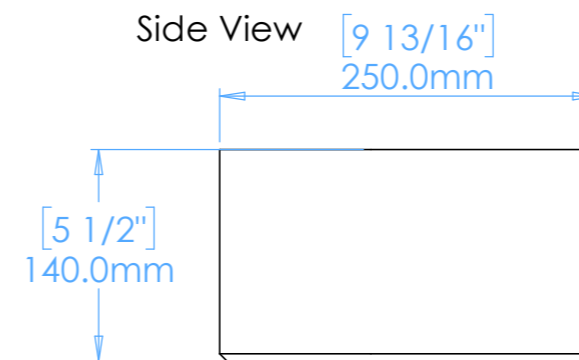

Juno A1.R

NOTES

Unless otherwise specified, dimensions are in millimeters.

Kast take no responsibility for any dimensions obtained by scaling from this drawing.

DIMENSIONS:

L450mm (17 11/16inches)
W250mm (9 13/16inches)
H140mm (5 1/2inches)

CODE:	JN.A1.R
WEIGHT:	19kg / 41lbs
BRACKETS:	Included
DRAWN BY:	DB
TOLERANCE:	+/- 3mm

Kast

Meden Court
Boughton
Nottinghamshire
NG22 9YU

+44 (0) 1623 709249
info@kastconcretebasins.com
kastconcretebasins.com