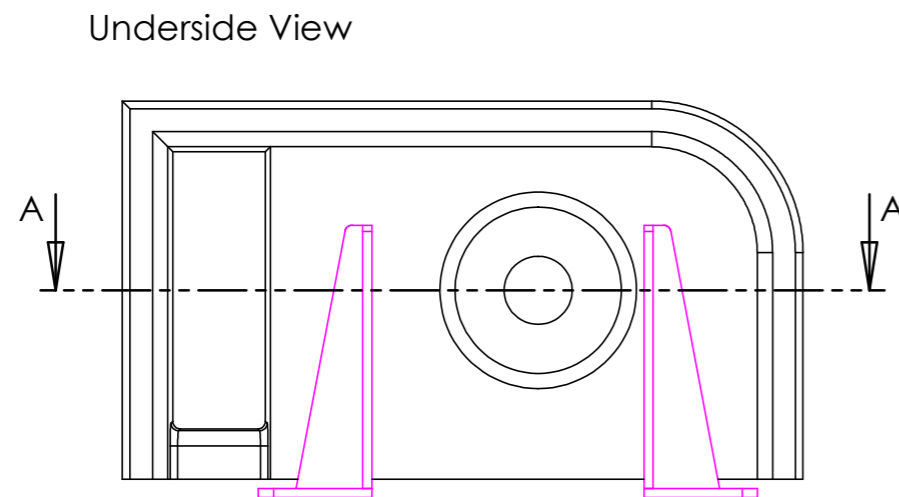

Juno A1.R

NOTES

Unless otherwise specified, dimensions are in millimeters.

Kast take no responsibility for any dimensions obtained by scaling from this drawing.

DIMENSIONS:

L450mm (17 11/16inches)
W250mm (9 13/16inches)
H140mm (5 1/2inches)

CODE:	JN.A1.R
WEIGHT:	19kg / 41lbs
BRACKETS:	Included
DRAWN BY:	DB
TOLERANCE:	+/- 3mm

Kast

Meden Court
Boughton
Nottinghamshire
NG22 9YU

+44 (0) 1623 709249
info@kastconcretebasins.com
kastconcretebasins.com