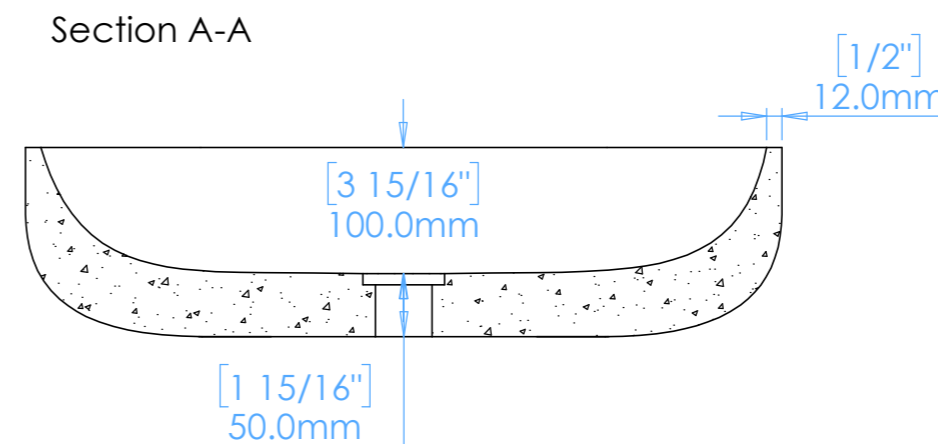

Rho A1

NOTES

Unless otherwise specified, dimensions are in millimeters.

Kast take no responsibility for any dimensions obtained by scaling from this drawing.

DIMENSIONS:

L600mm (23 5/8inches)
W350mm (13 3/4inches)
H150mm (5 7/8inches)

CODE:	RH.A1
WEIGHT:	39kg / 64lbs
BRACKETS:	Not Included
DRAWN BY:	DB
TOLERANCE:	+/- 3mm

Kast

Meden Court
Boughton
Nottinghamshire
NG22 9YU

+44 (0) 1623 709249
info@kastconcretebasins.com
kastconcretebasins.com