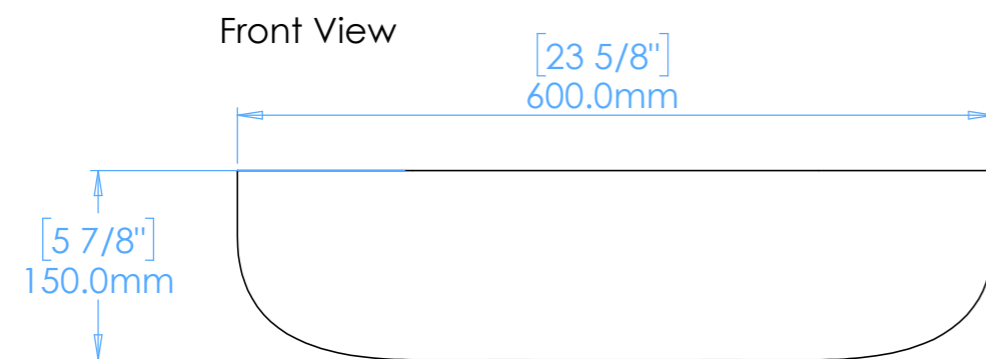

Rho A1

NOTES

Unless otherwise specified, dimensions are in millimeters.

Kast take no responsibility for any dimensions obtained by scaling from this drawing.

DIMENSIONS:

L600mm (23 5/8inches)
W350mm (13 3/4inches)
H150mm (5 7/8inches)

CODE:	RH.A1
WEIGHT:	39kg / 64lbs
BRACKETS:	Not Included
DRAWN BY:	DB
TOLERANCE:	+/- 3mm

Kast

Meden Court
Boughton
Nottinghamshire
NG22 9YU

+44 (0) 1623 709249
info@kastconcretebasins.com
kastconcretebasins.com