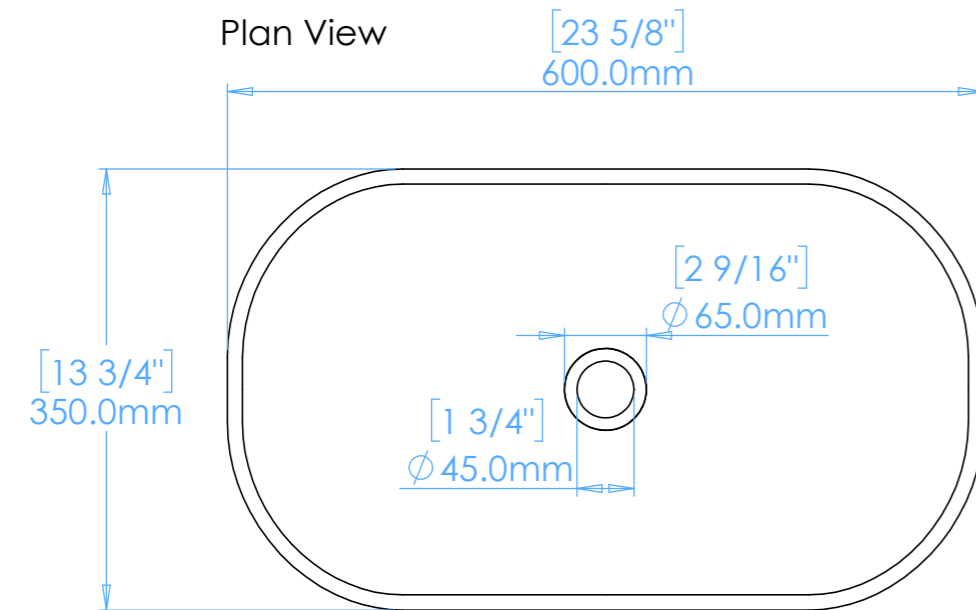

Rho A1

NOTES

Unless otherwise specified, dimensions are in millimeters.

Kast take no responsibility for any dimensions obtained by scaling from this drawing.

DIMENSIONS:

L600mm (23 5/8inches)
W350mm (13 3/4inches)
H150mm (5 7/8inches)

CODE:	RH.A1
WEIGHT:	39kg / 64lbs
BRACKETS:	Not Included
DRAWN BY:	DB
TOLERANCE:	+/- 3mm

Kast

Meden Court
Boughton
Nottinghamshire
NG22 9YU

+44 (0) 1623 709249
info@kastconcretebasins.com
kastconcretebasins.com