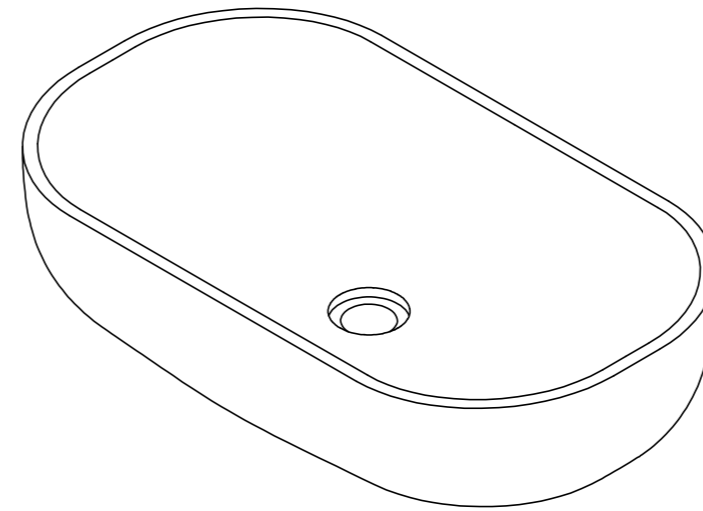

Rho A1

NOTES

Unless otherwise specified, dimensions are in millimeters.

Kast take no responsibility for any dimensions obtained by scaling from this drawing.

DIMENSIONS:

L600mm (23 5/8inches)
W350mm (13 3/4inches)
H150mm (5 7/8inches)

CODE:	RH.A1
WEIGHT:	39kg / 64lbs
BRACKETS:	Not Included
DRAWN BY:	DB
TOLERANCE:	+/- 3mm

Kast

Meden Court
Boughton
Nottinghamshire
NG22 9YU

+44 (0) 1623 709249
info@kastconcretebasins.com
kastconcretebasins.com