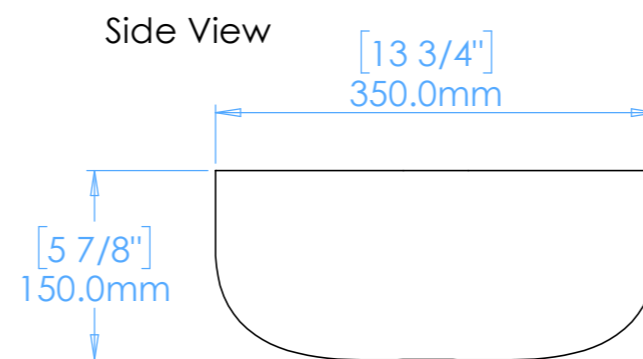

Rho A1

NOTES

Unless otherwise specified, dimensions are in millimeters.

Kast take no responsibility for any dimensions obtained by scaling from this drawing.

DIMENSIONS:

L600mm (23 5/8inches)
W350mm (13 3/4inches)
H150mm (5 7/8inches)

CODE:	RH.A1
WEIGHT:	39kg / 64lbs
BRACKETS:	Not Included
DRAWN BY:	DB
TOLERANCE:	+/- 3mm

Kast

Meden Court
Boughton
Nottinghamshire
NG22 9YU

+44 (0) 1623 709249
info@kastconcretebasins.com
kastconcretebasins.com