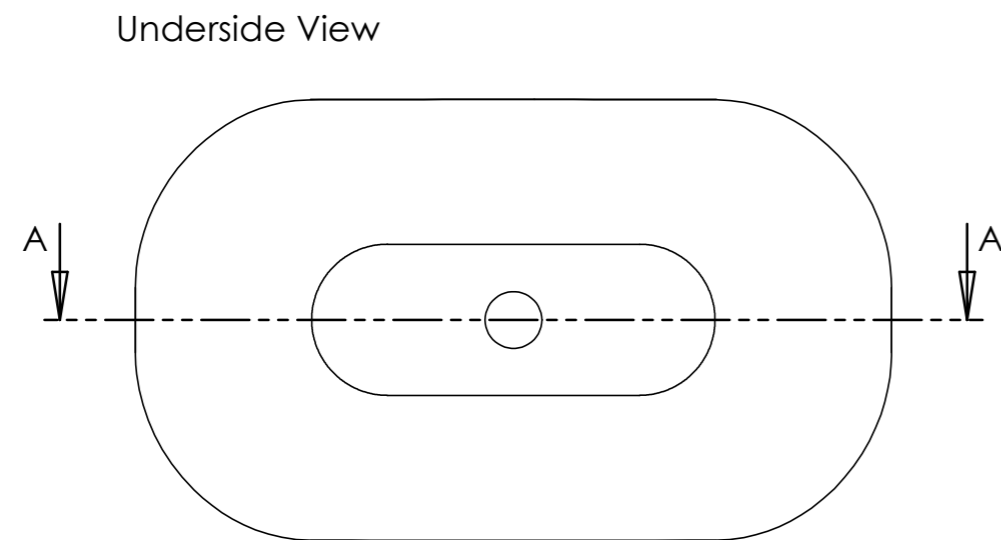

Rho A1

NOTES

Unless otherwise specified, dimensions are in millimeters.

Kast take no responsibility for any dimensions obtained by scaling from this drawing.

DIMENSIONS:

L600mm (23 5/8inches)
W350mm (13 3/4inches)
H150mm (5 7/8inches)

CODE:	RH.A1
WEIGHT:	39kg / 64lbs
BRACKETS:	Not Included
DRAWN BY:	DB
TOLERANCE:	+/- 3mm

Kast

Meden Court
Boughton
Nottinghamshire
NG22 9YU

+44 (0) 1623 709249
info@kastconcretebasins.com
kastconcretebasins.com